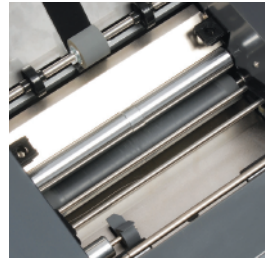

↳ ES 2000 DESKTOP PRESSURE SEALER

quickly and easily folds and seals single-sheet self mailers | provides an environmentally friendly mailing solution by eliminating envelopes | can be used for a wide variety of applications including paychecks, invoices, tax forms (W2, 1099, etc.), medical reports, and ID cards | compact, desktop design and quiet operation make it ideal for corporate environments | easy to set up and maintain | proprietary angled seal technology provides exceptional fold and seal quality | 4 fold settings (Z, V, EZ, double parallel)

Dimensions (D x W x H): 15 x 13 x 11 inches, Shipping weight: 80 lbs.

ANGLED SEAL TECHNOLOGY

Exclusive angled seal technology provides exceptional seal quality.

↳ ES 2000

Speed	2,200 sheets/hr
Paper size	6" x 8" to 9 1/4" x 14"
Paper weight	24 to 28 lbs.
Sheet capacity	150*
Power supply	115 V, 60 Hz